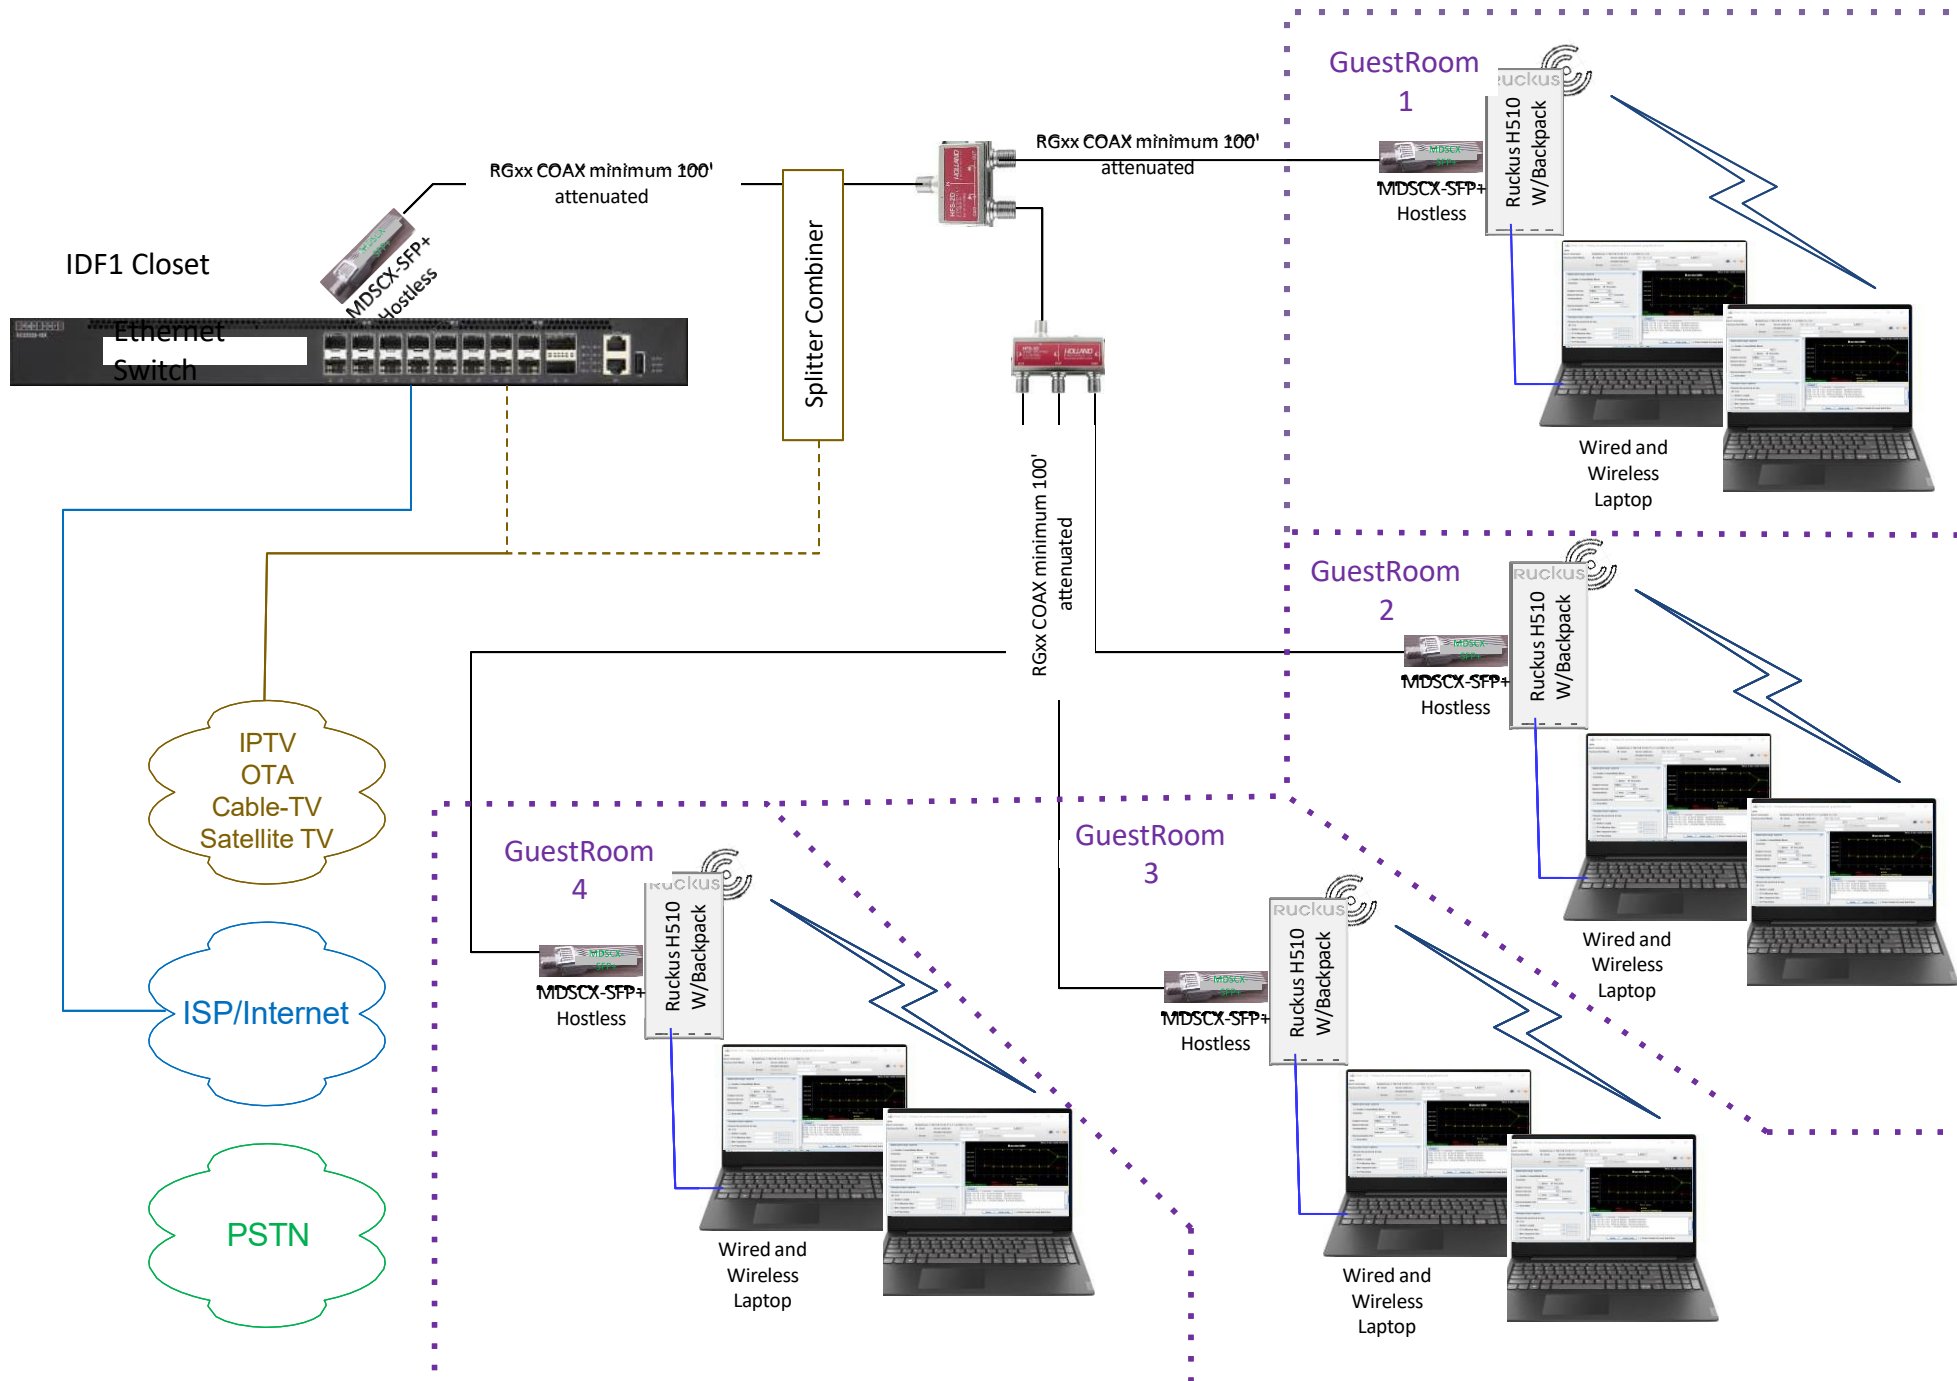

# MaGiC SFP ONU with SFP Cage Diagram

# MDS MaGiC SFP in Media Convertor COAX Network Diagram

# Multi Hop Bandwidth via Coax Test v1.0