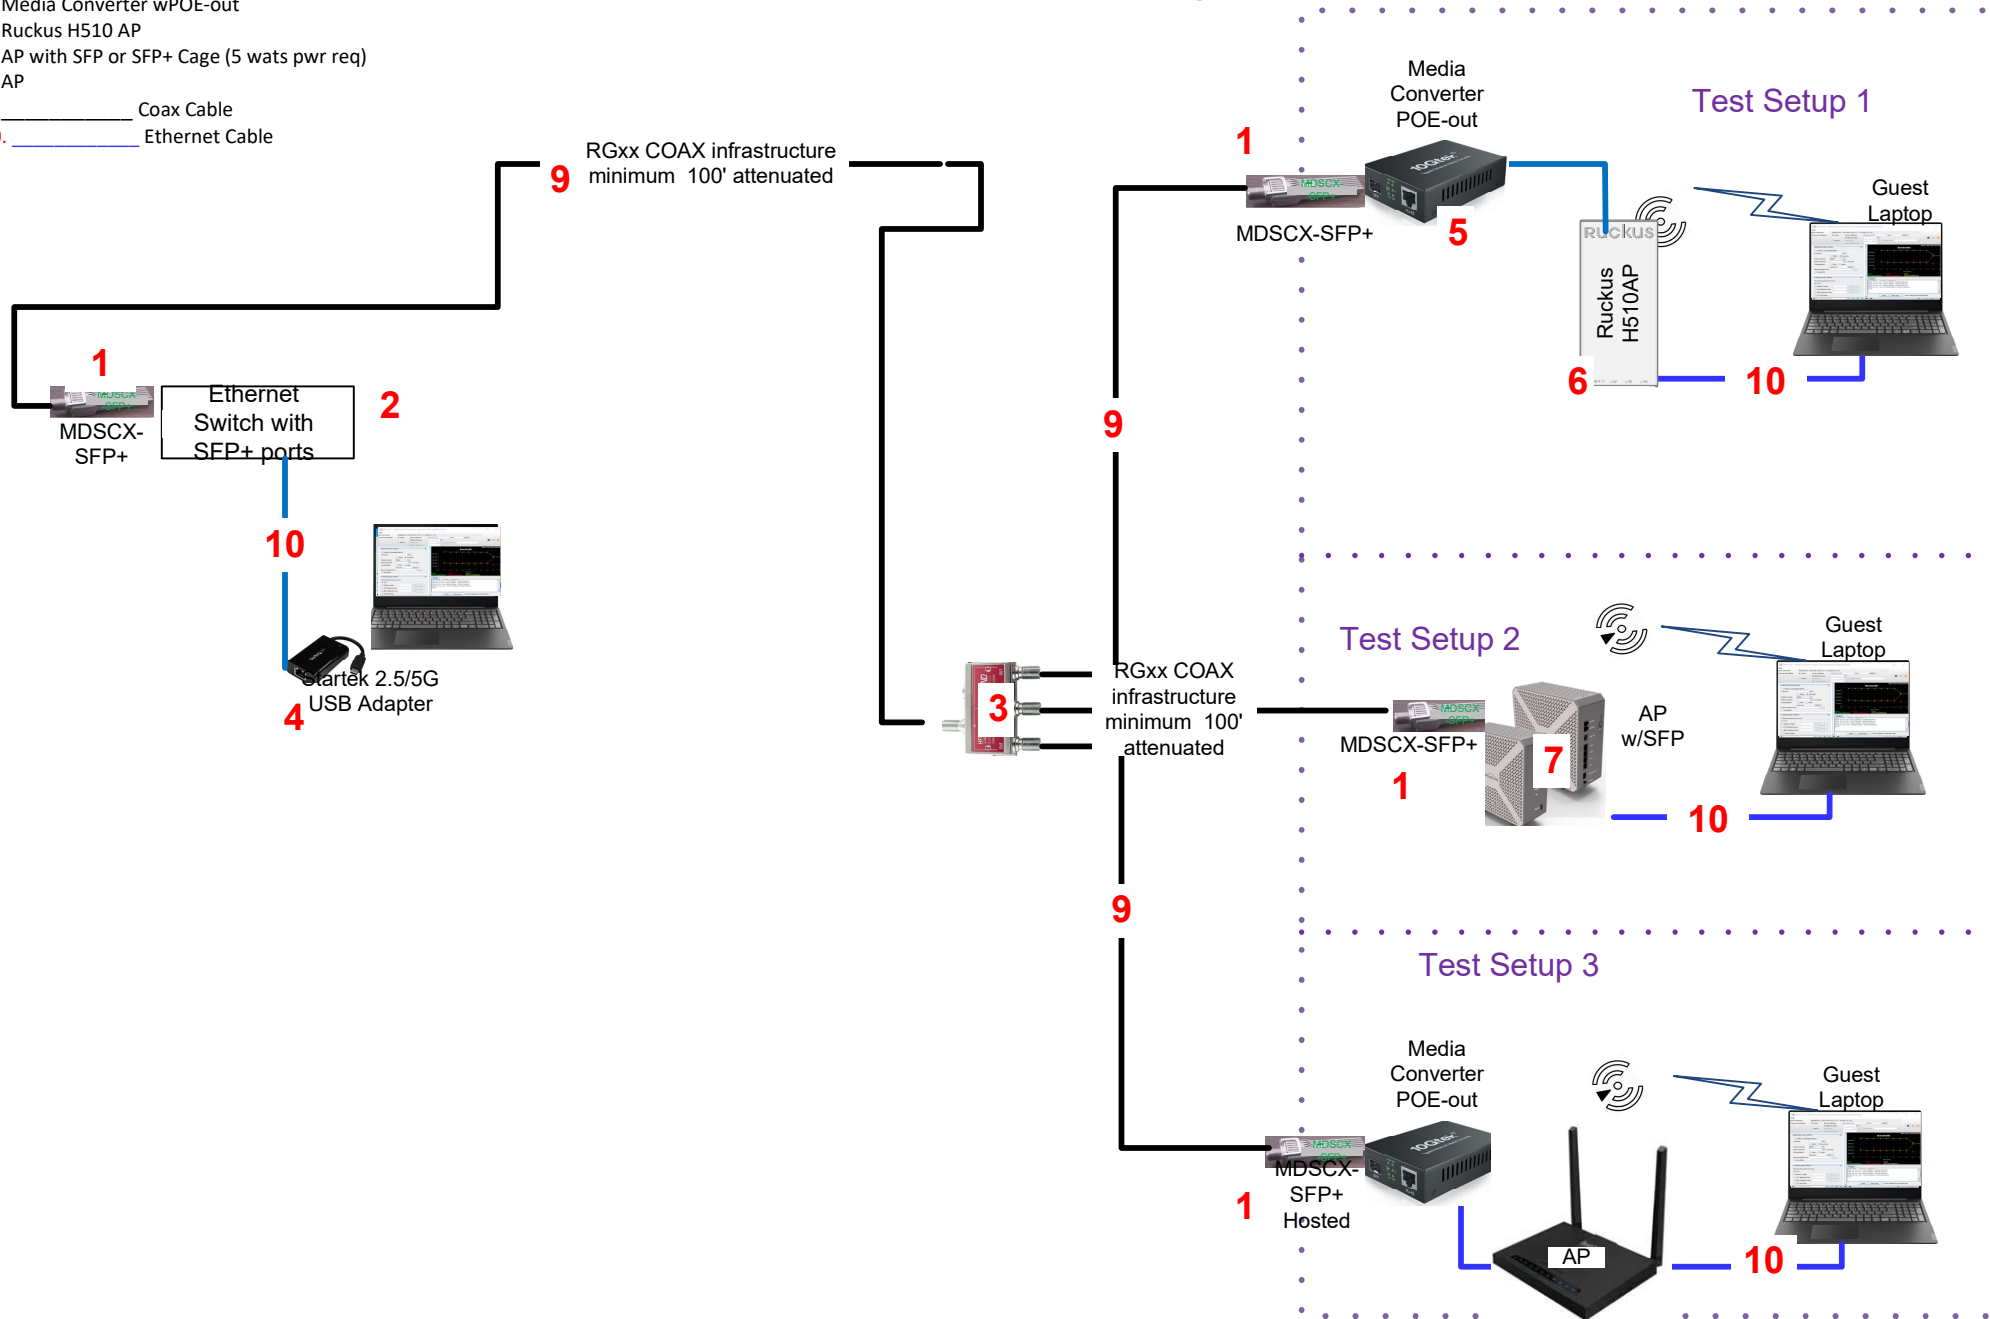

Simplified MDSCX-SFP+ Module Test Diagram v1.0

Legend

1. MDS Coax-SFP+
2. Network Switch with SFP+ Ports
3. COAX Splitter
4. 2.5Mbps USB Adapter
5. Media Converter wPOE-out
6. Ruckus H510AP
7. AP with SFP or SFP+ Cage (5 wats pwr req)
8. AP
9. _____ Coax Cable
10. _____ Ethernet Cable

Simplified MDSCX-SFP+ Module 2.5Mbps Test Diagram v1.0

Legend

- 1. MDS Coax-SFP+
- 3. COAX Splitter
- 4. 2.5Mbps USB Adapter
- 5. Media Converter wPOE-out
- 6. Test Lap Top wit IPERF3
- 7. _____ Coax Cable
- 8. _____ Ethernet Cable